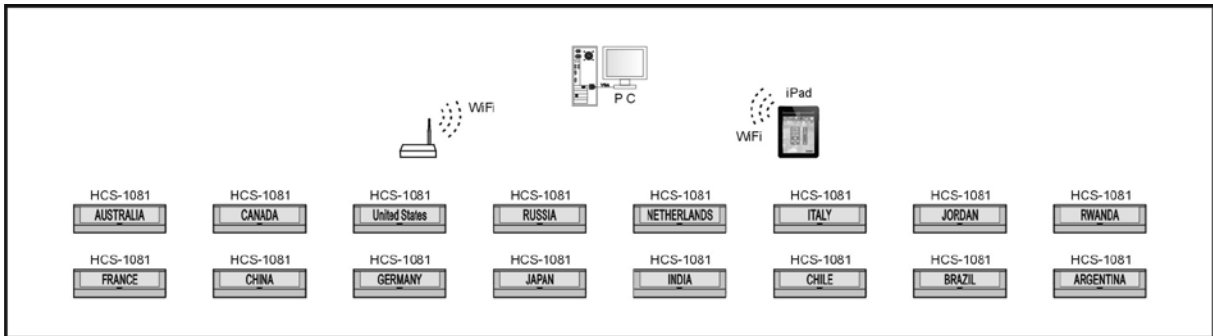

HCS-1081 Wireless E-ink Electronic Nameplate

Features

- **Elegant and ergonomic design**
- **Wireless (WiFi) Electronic Nameplate, easy to set up and to remove**
- **Dedicated screen with large width-to-height ratio (display dimensions: 310 mm x 60 mm)**
- **Paper like reading - low eye strain**
- **Contents may be permanently displayed after power down**
- **Wide viewing angle near 180°**
- **Dramatic energy savings**
- **Double side panel**
- **Ultrathin 16mm design**
- **Combination with Electronic Nameplate Management Software:**
 - ◆ Meeting room layout, delegate information, seating information can be input from Web application
 - ◆ Contents on the front or rear side of the nameplate can be managed independently, or synchronously
 - ◆ Default screen setting is available for pre-meeting display or absence display
 - ◆ Controlling of a certain or multiple nameplate display is available after seating is assigned
 - ◆ As an option, nameplate can be switched off automatically after meeting
- **One Micro USB socket, as power-charging connector, or can be connecting to USB stick to import display content**

Ordering Information

HCS-1081.....E-ink Electronic Nameplate (wireless WiFi, black)

System connection

Connection diagram 1 (HCS-48U8 + HCS-1080)

Connection diagram 2 (HCS-1080T + HCS-1080)

Connection diagram 3 (HCS-1081)