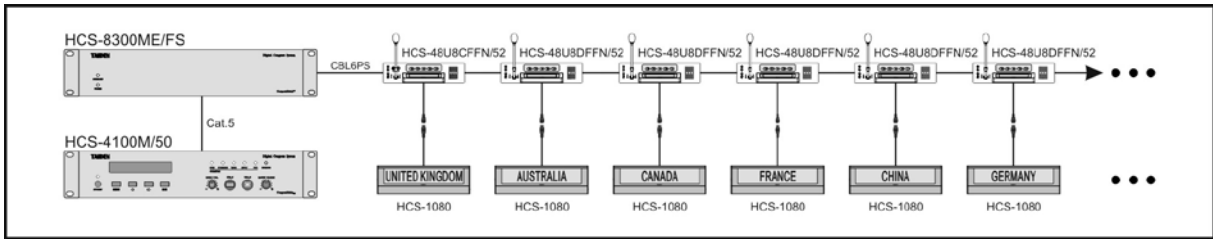

HCS-1081 Wireless E-ink Electronic Nameplate

Features

- **Elegant and ergonomic design**
- **Wireless (WiFi) Electronic Nameplate, easy to set up and to remove**
- **Dedicated screen with large width-to-height ratio (display dimensions: 310 mm x 60 mm)**
- **Paper like reading - low eye strain**
- **Contents may be permanently displayed after power down**
- **Wide viewing angle near 180°**
- **Dramatic energy savings**
- **Double side panel**
- **Ultrathin 16mm design**
- **Combination with Electronic Nameplate Management Software:**
 - ◆ Meeting room layout, delegate information, seating information can be input from Web application
 - ◆ Contents on the front or rear side of the nameplate can be managed independently, or synchronously
 - ◆ Default screen setting is available for pre-meeting display or absence display
 - ◆ Controlling of a certain or multiple nameplate display is available after seating is assigned
 - ◆ As an option, nameplate can be switched off automatically after meeting
- **One Micro USB socket, as power-charging connector, or can be connecting to USB stick to import display content**

Current

Working current.....Approx 220 mA
 Standby current.....6 mA - 7 mA
 Power-off current.....0.2 mA - 0.3 mA

Mechanical

Mounting.....Tabletop
 Dimensions (h x w x d, w/o the mounting pole).....112 x 362 x 80 mm
 Weight.....1.4 kg
 Color.....Black (PANTONE 419 C)

Ordering Information

HCS-1081.....E-ink Electronic Nameplate (wireless WiFi, black)

System connection

Connection diagram 1 (HCS-48U8 + HCS-1080)

Connection diagram 2 (HCS-1080T + HCS-1080)

Connection diagram 3 (HCS-1081)