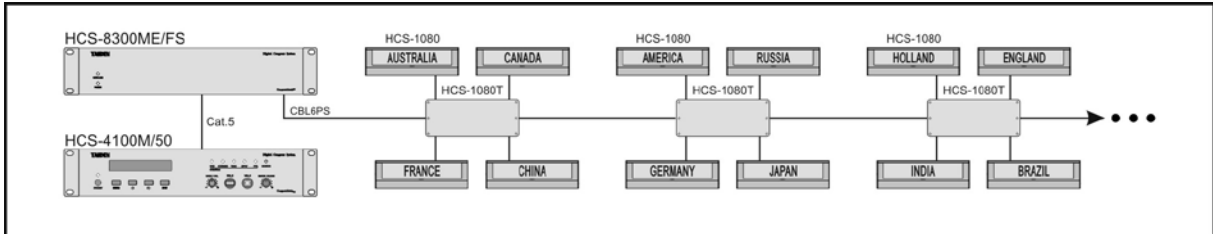

HCS-1081 Wireless E-ink Electronic Nameplate

Features

- **Elegant and ergonomic design**
- **Wireless (WiFi) Electronic Nameplate, easy to set up and to remove**
- **Dedicated screen with large width-to-height ratio (display dimensions: 310 mm x 60 mm)**
- **Paper like reading - low eye strain**
- **Contents may be permanently displayed after power down**
- **Wide viewing angle near 180°**
- **Dramatic energy savings**
- **Double side panel**
- **Ultrathin 16mm design**
- **Combination with Electronic Nameplate Management Software:**
 - ◆ Meeting room layout, delegate information, seating information can be input from Web application
 - ◆ Contents on the front or rear side of the nameplate can be managed independently, or synchronously
 - ◆ Default screen setting is available for pre-meeting display or absence display
 - ◆ Controlling of a certain or multiple nameplate display is available after seating is assigned
 - ◆ As an option, nameplate can be switched off automatically after meeting
- **One Micro USB socket, as power-charging connector, or can be connecting to USB stick to import display content**

Current

Working current.....Approx 220 mA
 Standby current.....6 mA - 7 mA
 Power-off current.....0.2 mA - 0.3 mA

Mechanical

Mounting.....Tabletop
 Dimensions (h x w x d, w/o the mounting pole).....112 x 362 x 80 mm
 Weight.....1.4 kg
 Color.....Black (PANTONE 419 C)

Ordering Information

HCS-1081.....E-ink Electronic Nameplate (wireless WiFi, black)

System connection

Connection diagram 1 (HCS-48U8 + HCS-1080)

Connection diagram 2 (HCS-1080T + HCS-1080)

Connection diagram 3 (HCS-1081)